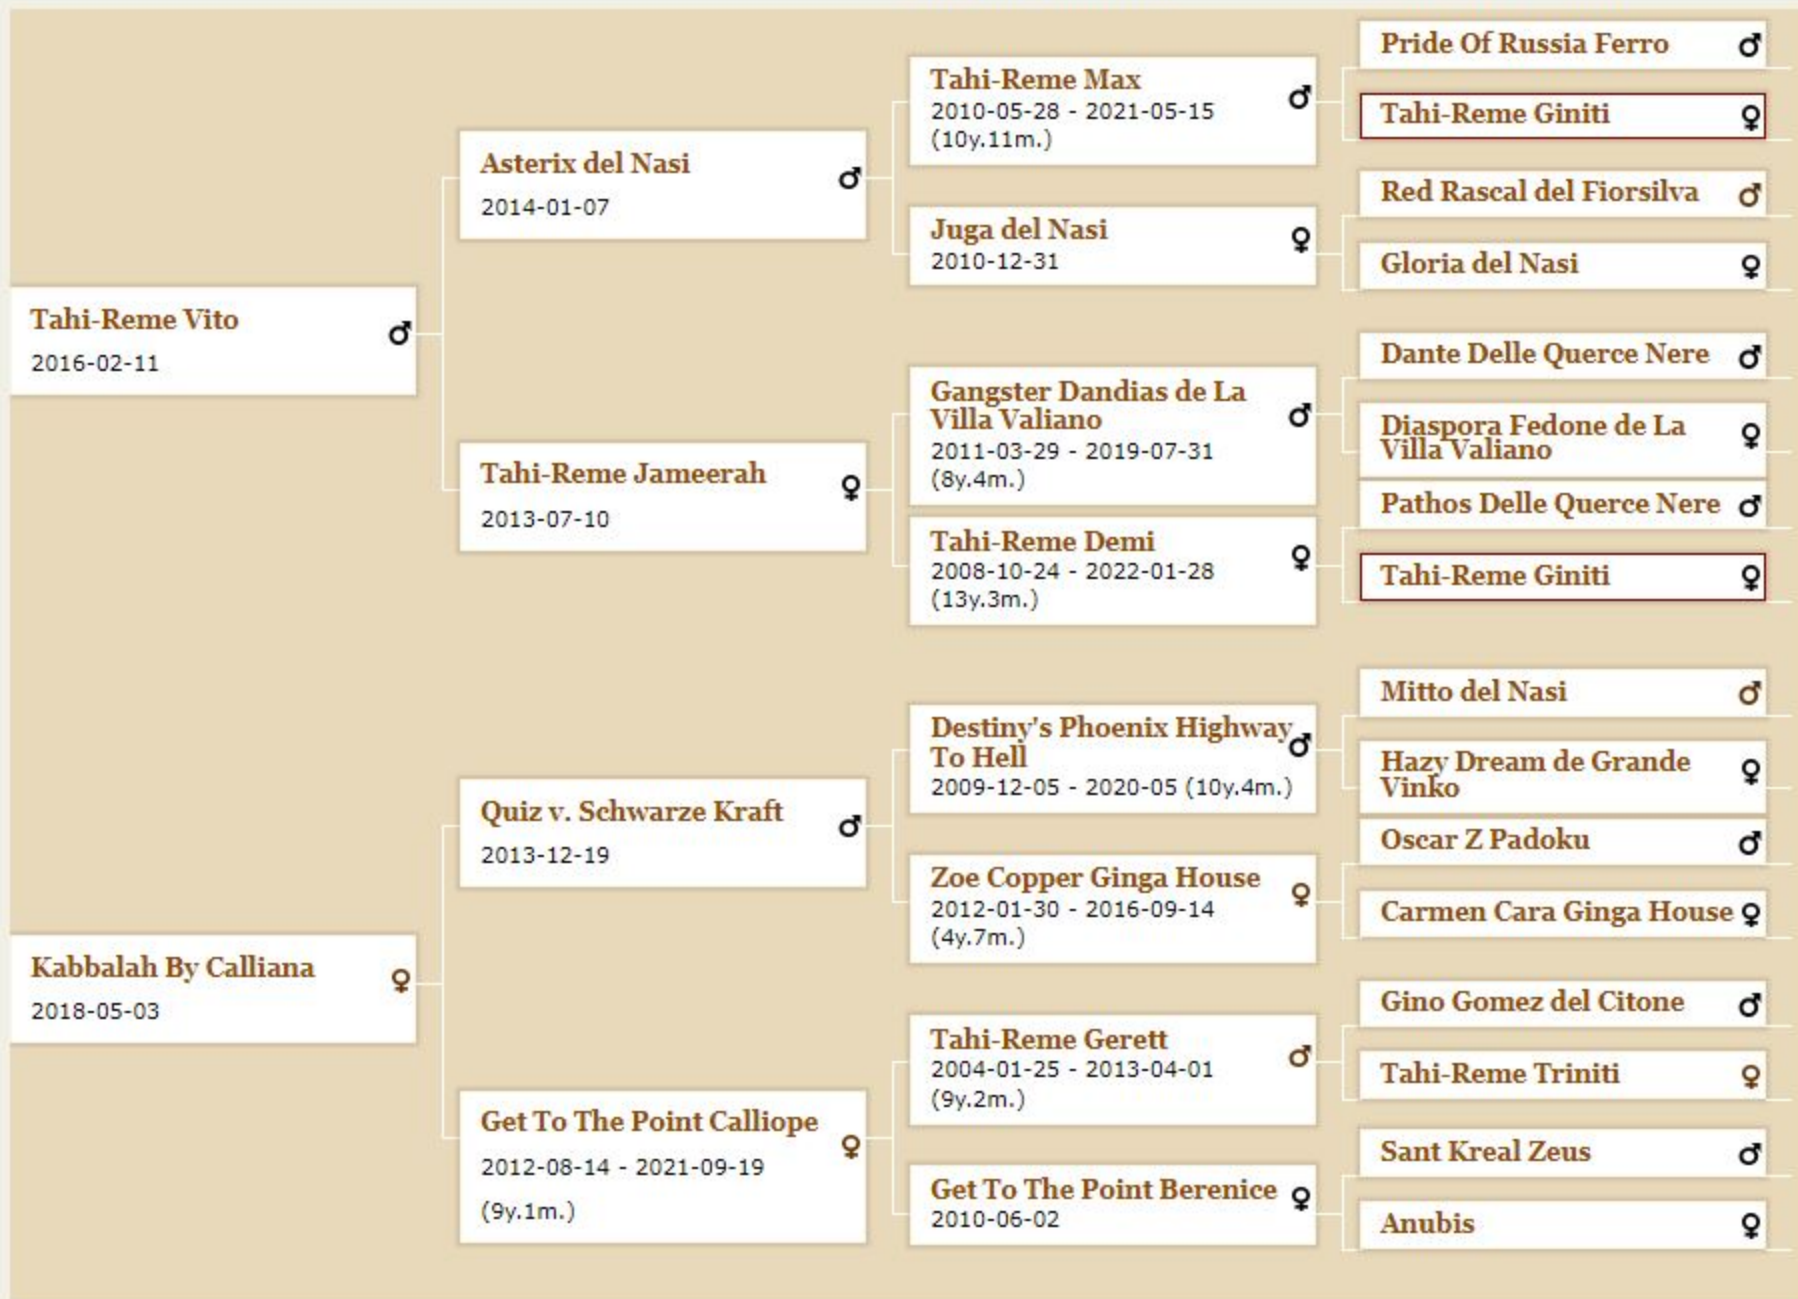

Cesaria Evora By Calliana's Pedigree:

generation 1

generation 2

generation 3

averagely age: 9.4years

generation 4

averagely age: 9.8years

DOG'S NAME: CESARIA EVORA BY CALLIANA		REG: COR A 9993-21/143
BREED: DOBERMANN	VARIETY:	
COAT: SHORT	COLOUR: BLACK & TAN	
DATE of BIRTH: 19.11.2020	SEX: FEMALE	

OWNER: Pezino Anthony J.
✉ USA

TATOO:
CIP: 642090003037762

EXPORT PEDIGREE

CARTEA DE ORIGINE ROMÂNĂ

Prezentari valabile:
JCH/UCH/CHL - Campion de frumuseti junior/Campion de frumuseti/Campion de Munca/Campion de frumuseti Cum Laude.
Este precedat de o combinatie de prezentari, separate prin puncte.
Prezenturile marcheaza iari, exceptie INT - International, EU - Europa, WD - Mondial.

DOBERMAN PINSCHER FEMALE BLK & RST NONE

Microchip: 642090003037762

Date Whelped: 11/19/2020

Dam

KABBALAH BY CALLIANA
ACR COR A 9542-18/143

QUIZ VON SCHWARZE KRAFT
KSS JR 51463 DOB

DESTINY'S PHOENIX HIGHWAY TO HELL
COR A 7710-10/143

CESARIA EVORA BY CALLIANA

UKC Reg. No.: D155-563
Sex: FEMALE

Birthdate: 11/19/2020
Color: BLACK RUST

Breed: DOBERMAN PINSCHER
of pups: 0 Degrees: NO DEGREES